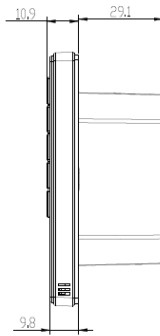

GTIN (UPC-EAN): 0610696255235
Patent P. No: 201110123081.0

connection diagram **G4**

Two Dry Input

ELEVATION

PROSPECTIVE

SIDE VIEW

S-BUS connection **G4**

UTP core colors **G4**