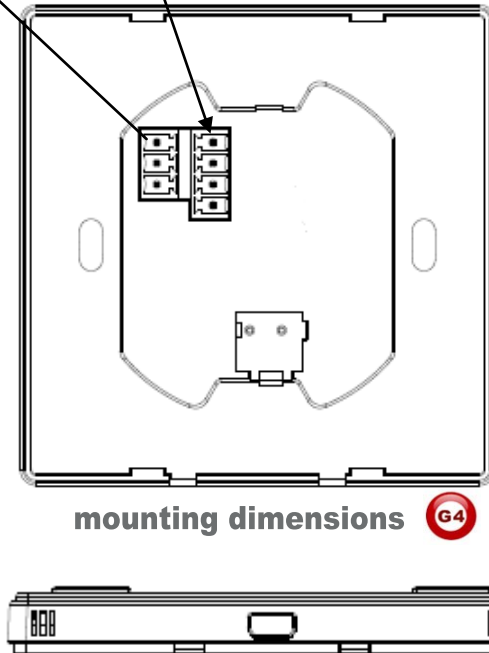

GTIN (UPC-EAN): 0610696255235
Patent P. No: 201110123081.0

connection diagram **G4**

Two Dry Input

ELEVATION

PROSPECTIVE

SIDE VIEW

S-BUS connection **G4**

UTP core colors **G4**