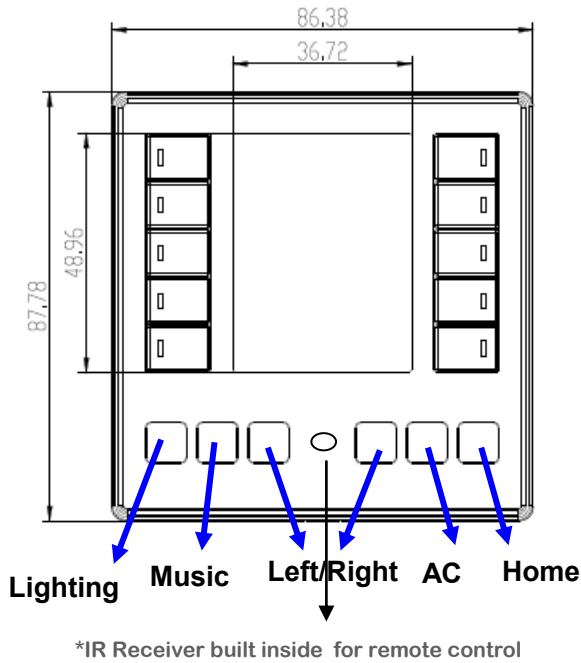

technical data **G4**

Added features

- Touch Buttons for page changing.
- Black or White color
- RGB LED backlit buttons
- Colorful LCD Screen.
- Three lighting page
- Three Music Page
- Five AC page
- Mood, LED, Security, Curtain Home status ++.
- IR Eye Enabled
- 3 dry Input
- Screw less mounting
- Easy S-BUS connector tech.

Operation Protection

- BUS Rv. Polarity Protection
- BUS Short Circuit Protection

SBUS DC Supply

- 24VDC with flexible tolerance between 8-32VDC. Flexible ability to add power supply as to be needed any where
- Power consumption: 25mA

Operating Environment

- 0° to 45°C ambient temperature
- 20% to 93% RH

control compatibility **G4**

- Lighting
- Music
- Curtains
- Moods
- Security
- Service
- Color
- Drapes
- Pumps
- Gates

commercial **G4**

GTIN (UPC-EAN): 0610696255235
Patent P. No: 201110123081.0

connection diagram **G4**

Two Dry Input

ELEVATION

PROSPECTIVE

SIDE VIEW

S-BUS connection **G4**

UTP core colors **G4**