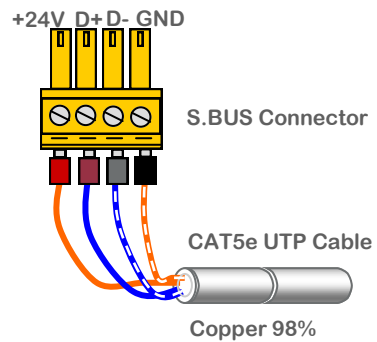

Programming

- Advanced Software Configuration & Programming

Compliance

- CE Mark EMC

Control IO

- 1 x Advanced RS485 S-BUS serial port links (both train & screw link types)

Upgrade IO

- 1 x mini USB port (to connect to special programming board)

Operation Protection

- BUS Rv. Polarity Protection
- BUS Short Circuit Protection

SBUS DC Supply

- 24VDC with flexible tolerance between 8-32VDC. Flexible ability to add power supply as to be needed any where
- Power consumption: 25mA

GTIN (UPC-EAN): 0610696255235
Patent P. No: 201110123081.0

connection diagram **G4**

Two Dry Input

ELEVATION

PROSPECTIVE

SIDE VIEW

S-BUS connection **G4**

UTP core colors **G4**